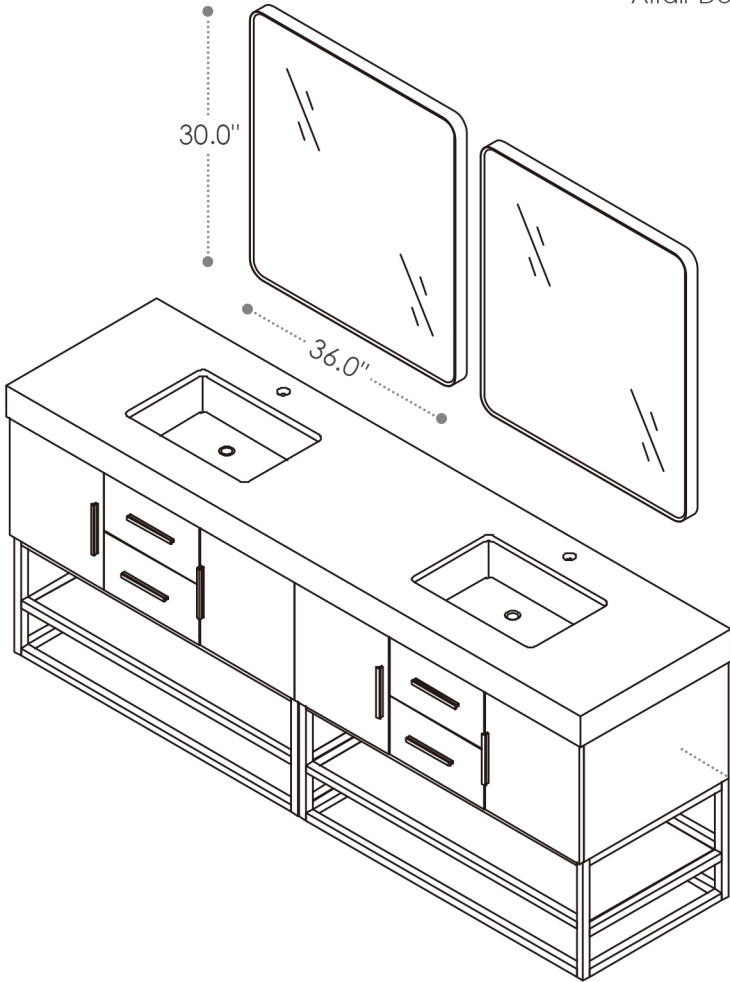

## Bianco

84"W x 22"D

Bathroom Vanity

84"W×22"D×34"H inches

## INSTALLATION SPECIFICATION

Item#	552084G		
Color	Light Brown/Black Oak		
Overall Dimension	84 in W x 22 in D x 34 in H		
Vanity Material	Solid wood and long-lasting plywood		
Hardware Finish	Zinc Alloy Brushed Gold		
Number of Door	4 soft-closing doors		
Number of Drawers	4 soft-closing drawers		
Metal Base Material	Stainless Steel(Brushed Gold)		
Countertop Material	Composite Stone - White	Shape	Rectangular
Top Thickness	4 inch	Installation Type	Freestanding
Assembly Required	Yes	Backsplash Height	Not included
Faucet Hole Spacing(in.)	Single Hole	Sink	Double Undermount Sink

All measurements are approximate. Measurements may vary +/-1/2".  
Does not include faucet, drain assembly, P-trap